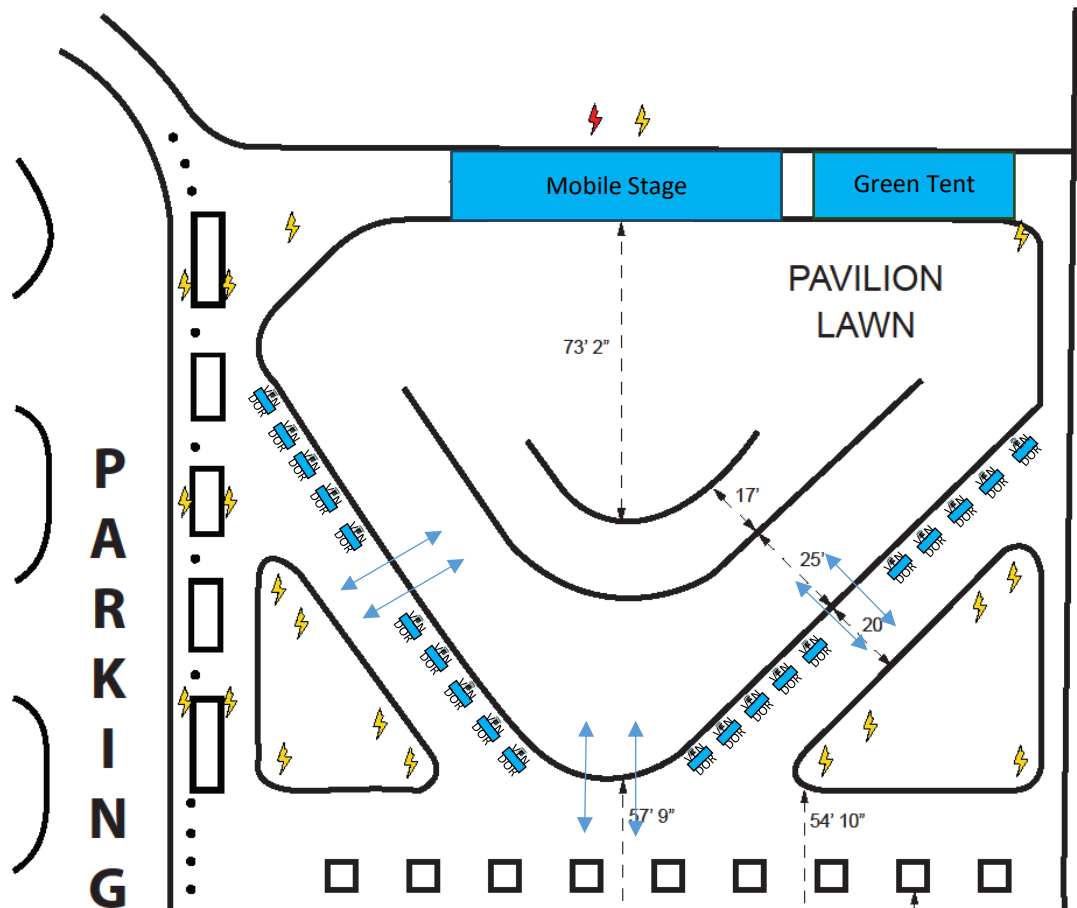

Key

Master Rental Table/Chair/Tent

Switchyard Pavilion Rental

Fencing (SYP)

Half Pipe & Drape (MR)

Kid Zone Half Pipe & Drape (MR)

Potential Traffic Flow

Security

SWITCHYARD PARK PAVILION LAWN

- Not an accurate indoor floor plan.
- See indoor floor plan slide for updated version