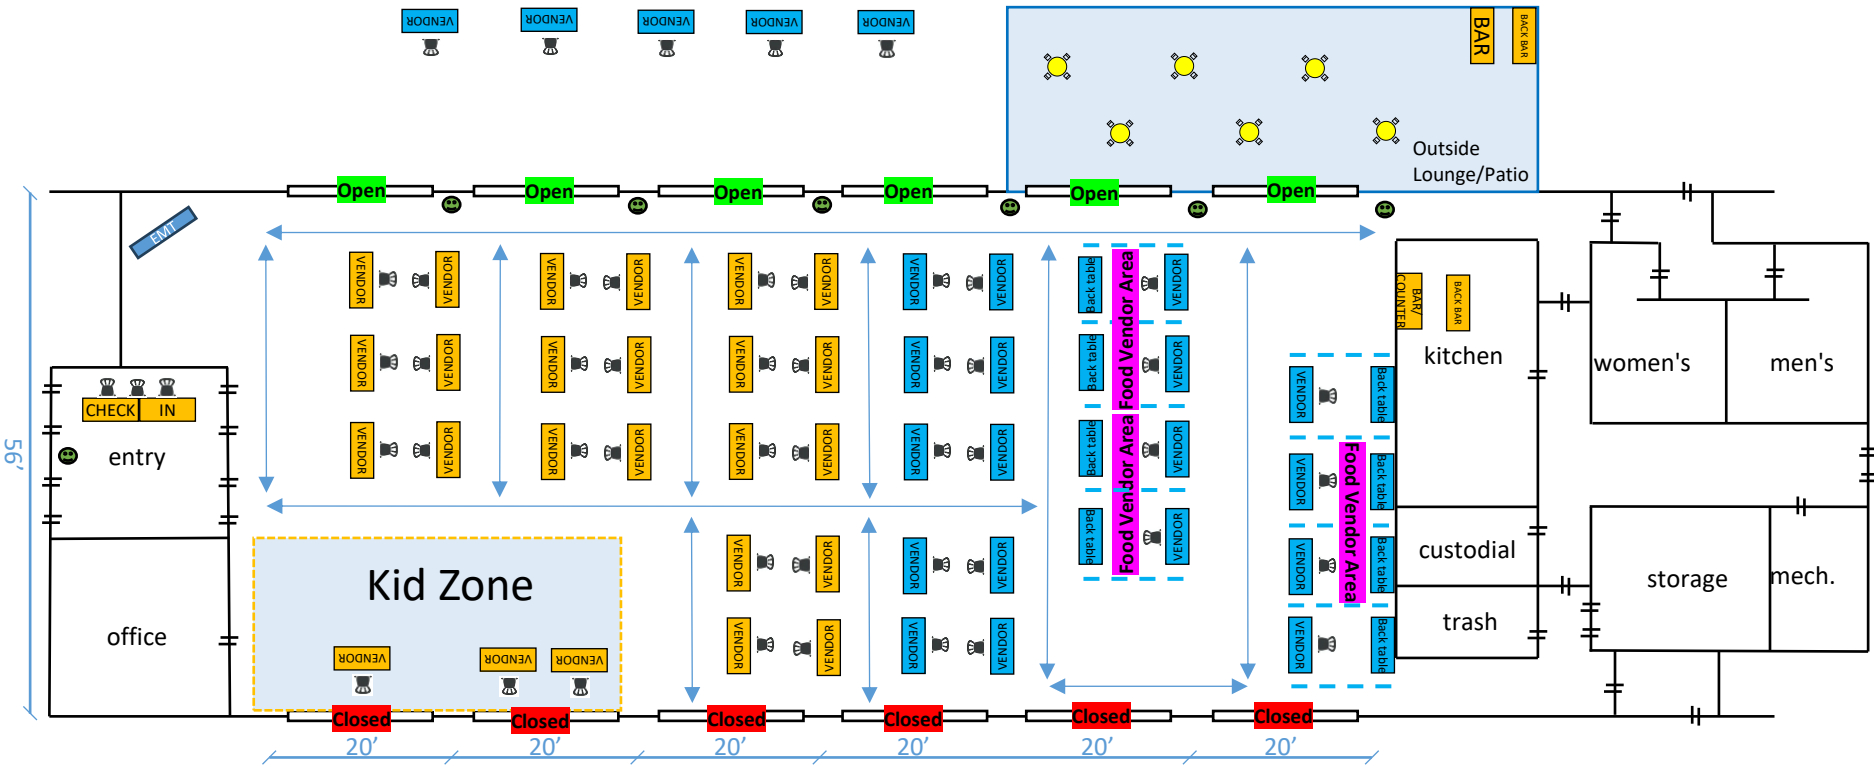

Key

Master Rental Table/Chair/Tent

Switchyard Pavilion Rental

Fencing (SYP)

Half Pipe & Drape (MR)

Kid Zone Half Pipe & Drape (MR)

Potential Traffic Flow

Security

SWITCHYARD PARK PAVILION LAWN

- Not an accurate indoor floor plan.
- See indoor floor plan slide for updated version